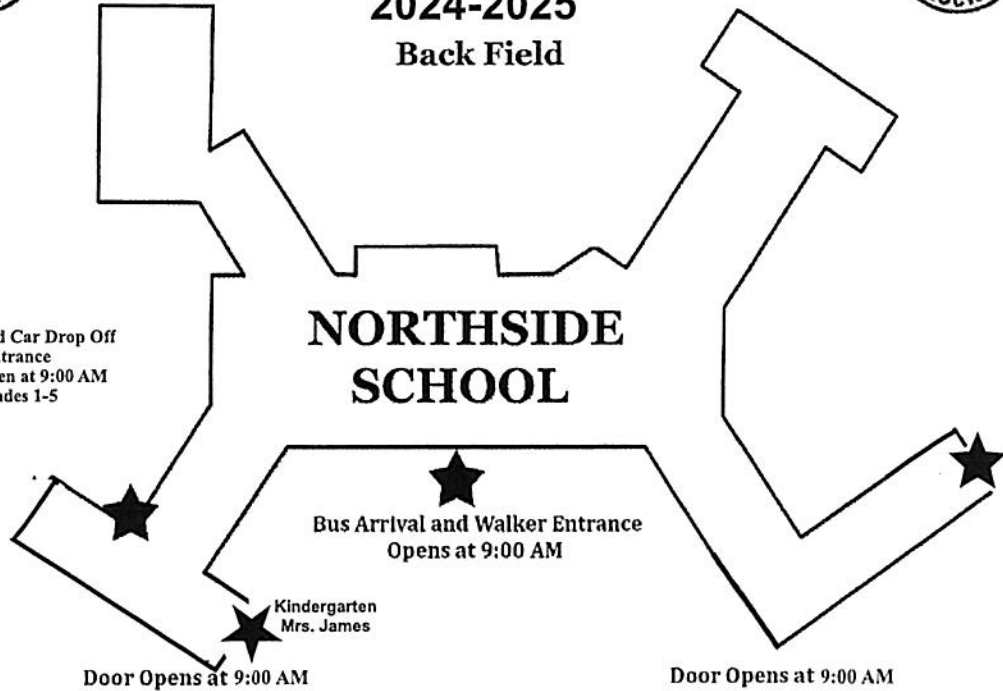

ARRIVAL MAP

2024-2025

Back Field

Walker and Car Drop Off
Entrance
Doors Open at 9:00 AM
Grades 1-5

Kindergarten
Mrs. Carpentier
Mrs. Conrad
Mrs. Downing

Kindergarten
Mrs. James

Door Opens at 9:00 AM

Door Opens at 9:00 AM

Pelican Road

DISMISSAL MAP

2024-2025

Back Field

Mr. Chenicek
Grade 2
4th Grade

Mrs. Dinkelacker
Grade 2
3rd Grade

Mr. Freeman Grade 3
5th Grade

2nd Grade