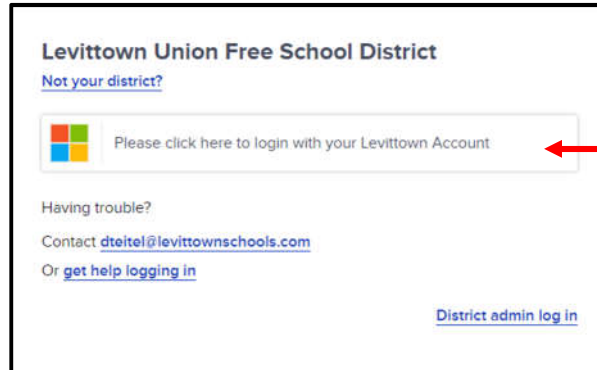

Signing in to Castle Learning:

- Open Chrome
- In the address bar type: www.levittownschoools.com
- Go to Students down to Clever Portal
 - The following screen will appear:

- Click the “Please click here to login with your Levittown Account” button
- Click the Castle Learning icon
- The program will open

Getting into Methodize Test Prep

- Click the Methodize button on the left side of the Castle Learning Student Center homepage